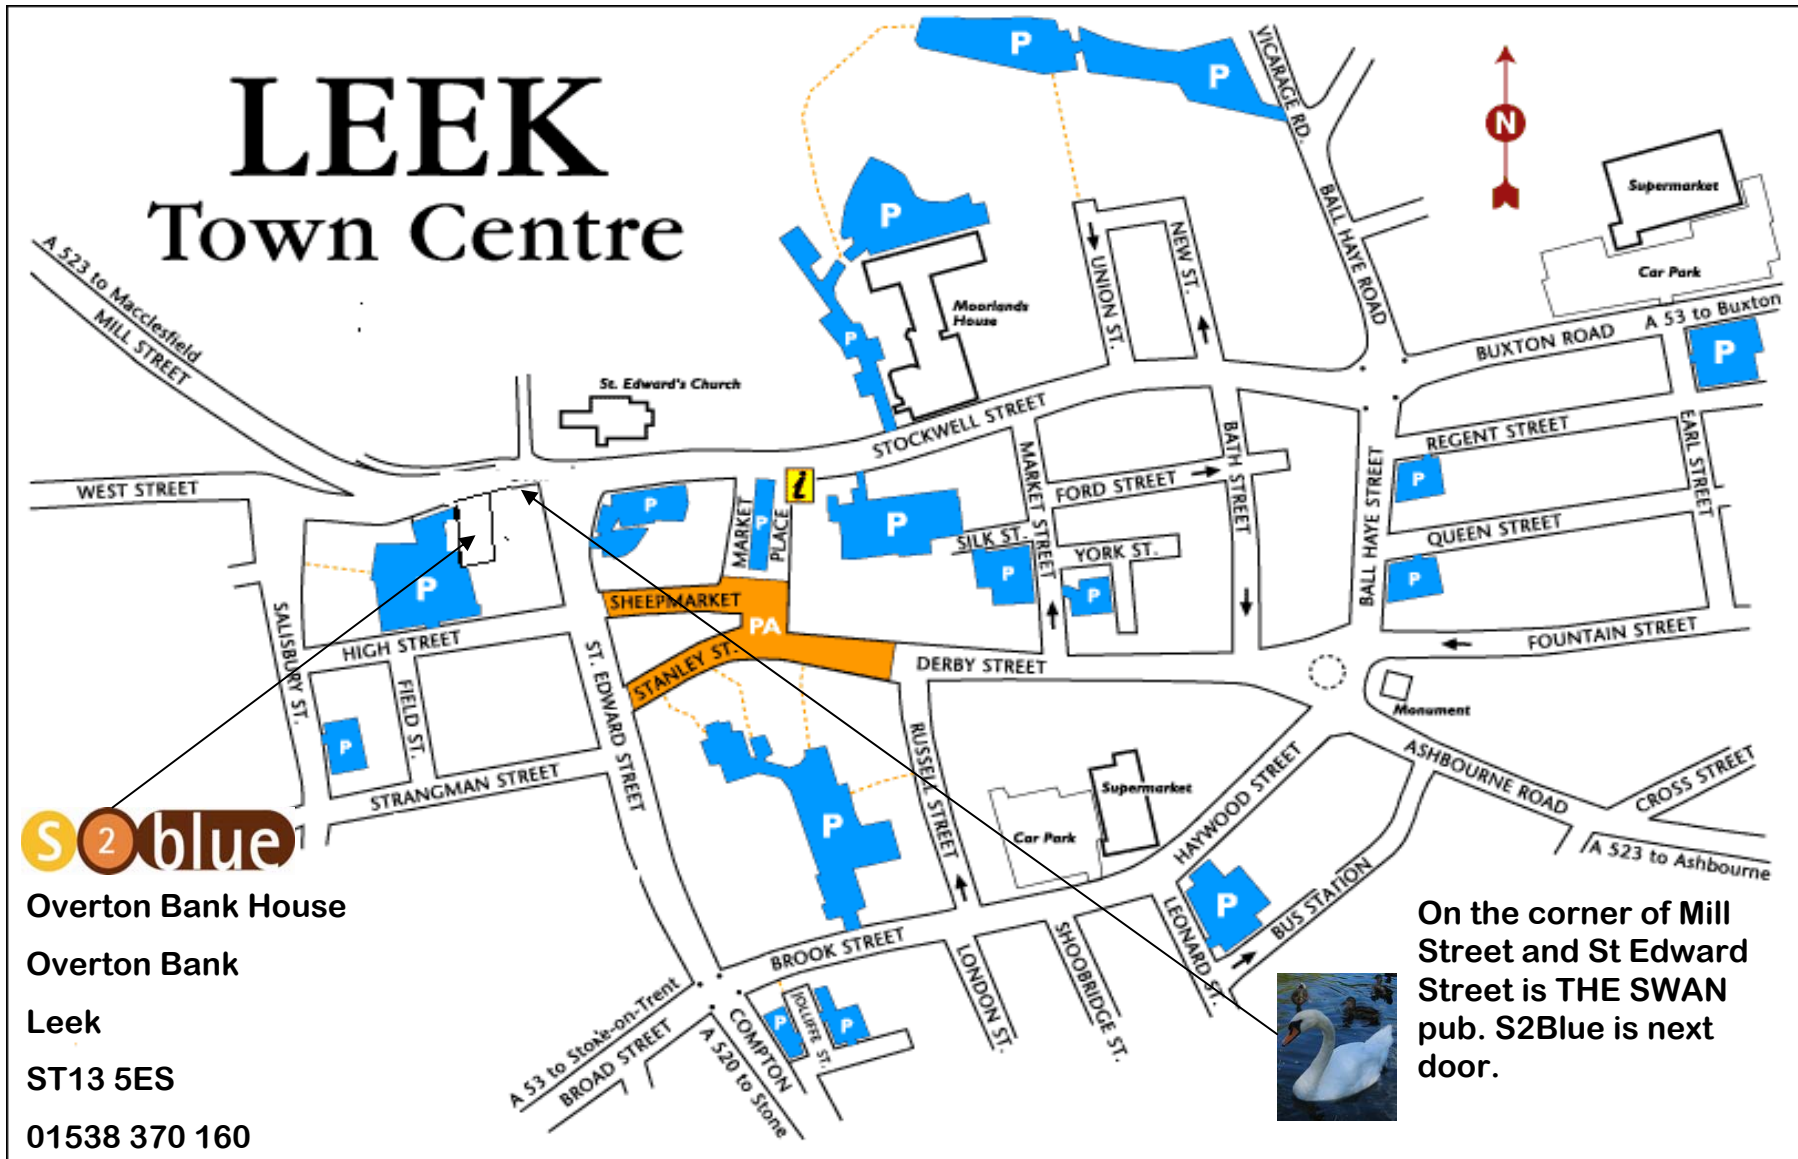

S2blue

LEEK Town Centre

Overton Bank House
Overton Bank
Leek
ST13 5ES
01538 370 160

On the corner of Mill Street and St Edward Street is THE SWAN pub. S2Blue is next door.